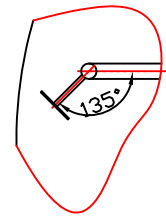

N12  
ADJUSTABLE  
BAFFLE

AGITATOR

N12	BAFFLE PORT		304	1
N11	EXTRA PORT	3"	304	2
N10	THERMOWELL	ANDERSON	316L	2
N9	LEG		304	4
N8	MANWAY	Ø18" < Ø450	304	1
N7	JACKET	1.5" FNPT	304	4
N6	LUG		304	2
N5	OUTLET	2" VALVE	304	1
N4	CIP	2" X 3"	304	2
N3	EXTRA PORT	1.5"	304	2
N2	VENT	3"	304	1
N1	INLET	2" X 3"	304	1
NO.	ITEM	SIZE	MAT	QTY