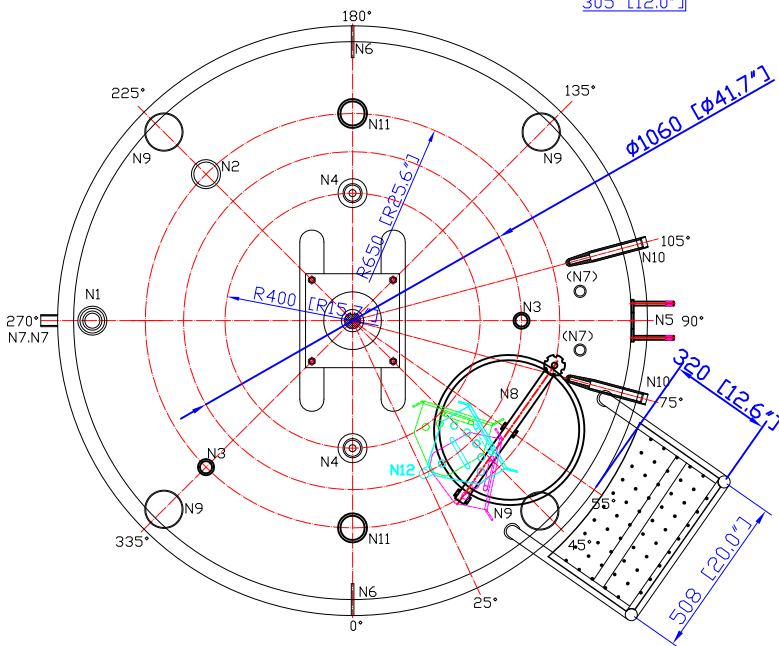

N12  
ADJUSTABLE  
BAFFLE

AGITATOR

N12	BAFFLE PORT		304	1
N11	EXTRA PORT	3"	304	2
N10	THERMOWELL	ANDERSON	316L	2
N9	LEG		304	4
N8	MANWAY	Ø18" < Ø450	304	1
N7	JACKET	1.5" FNPT	304	4
N6	LUG		304	2
N5	OUTLET	2" VALVE	304	1
N4	CIP	2" X 3"	304	2
N3	EXTRA PORT	1.5"	304	2
N2	VENT	3"	304	1
N1	INLET	2" X 3"	304	1
NO.	ITEM	SIZE	MAT	QTY