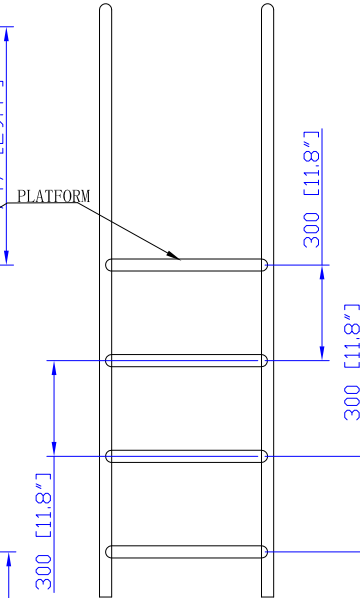

N12  
ADJUSTABLE  
BAFFLE

AGITATOR

N12	BAFFLE PORT		304	1
N11	EXTRA PORT	3"	304	2
N10	THERMOWELL	ANDERSON	316L	2
N9	LEG		304	4
N8	MANWAY	Ø18" < Ø450	304	1
N7	JACKET	1.5" FNPT	304	4
N6	LUG		304	2
N5	OUTLET	2" VALVE	304	1
N4	CIP	2" X 3"	304	2
N3	EXTRA PORT	1.5"	304	2
N2	VENT	3"	304	1
N1	INLET	2" X 3"	304	1
NO.	ITEM	SIZE	MAT	QTY