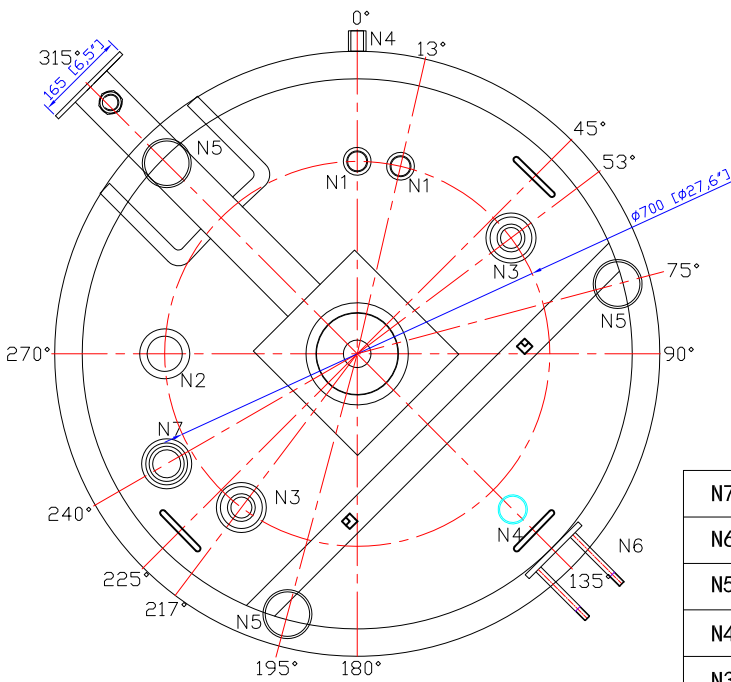

AGITATION CONNECTION

N7	INLET	2"*3"	304	1
N6	OUTLET	2" VALVE	304	1
N5	LEG		304	3
N4	JACKET	1.5" FNPT	304	2
N3	CIP	1.5"*3"	304	2
N2	PORT	3"	304	1
N1	PORT	1.5"	304	2
NO.	ITEM	SIZE	MAT	QTY