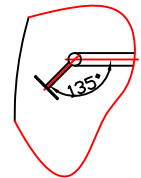

N12
ADJUSTABLE
BAFFLE

AGITATOR

LADDER

N12	BAFFLE PORT		304	1
N11	EXTRA PORT	3"	304	2
N10	THERMOWELL	ANDERSON	316L	2
N9	LEG		304	4
N8	MANWAY	ø18" (ø450)	304	1
N7	JACKET	1.5" FNPT	304	4
N6	LUG		304	2
N5	OUTLET	2" VALVE	304	1
N4	CIP	2" X 3"	304	2
N3	EXTRA PORT	1.5"	304	2
N2	VENT	3"	304	1
N1	INLET	2" X 3"	304	1
NO.	ITEM	SIZE	MAT	QTY