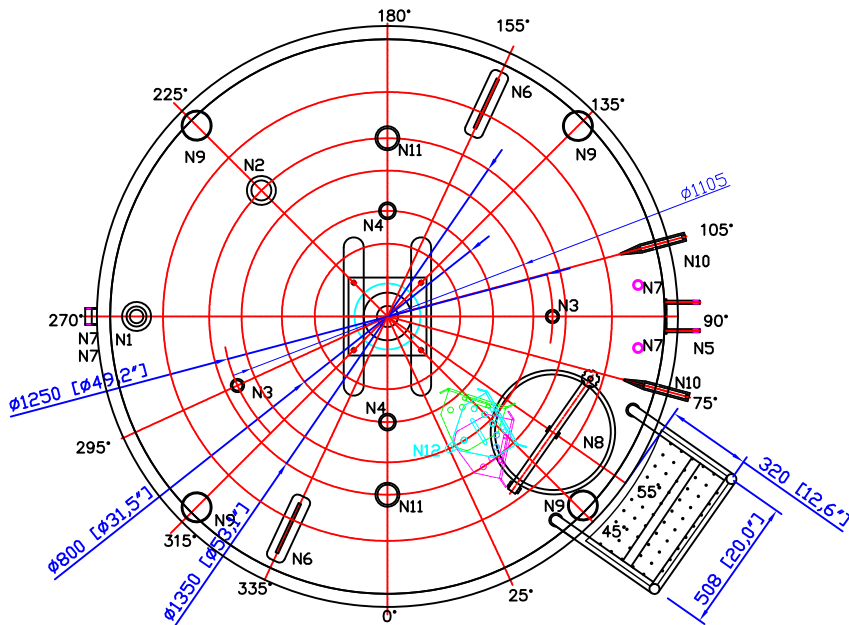

N12
ADJUSTABLE
BAFFLE

AGITATOR

LADDER

N12	BAFFLE PORT		304	1
N11	EXTRA PORT	3"	304	2
N10	THERMOWELL	ANDERSON	316L	2
N9	LEG		304	4
N8	MANWAY	ø18" (ø450)	304	1
N7	JACKET	1.5" FNPT	304	4
N6	LUG		304	2
N5	OUTLET	2" VALVE	304	1
N4	CIP	2" X 3"	304	2
N3	EXTRA PORT	1.5"	304	2
N2	VENT	3"	304	1
N1	INLET	2" X 3"	304	1
NO.	ITEM	SIZE	MAT	QTY